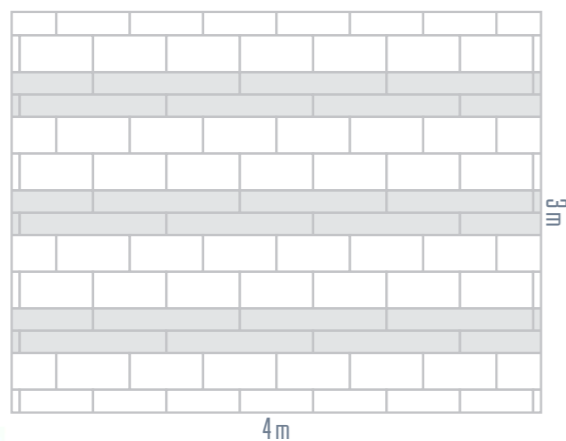

GRABO | PLANK IT

LAYOUT

RACE