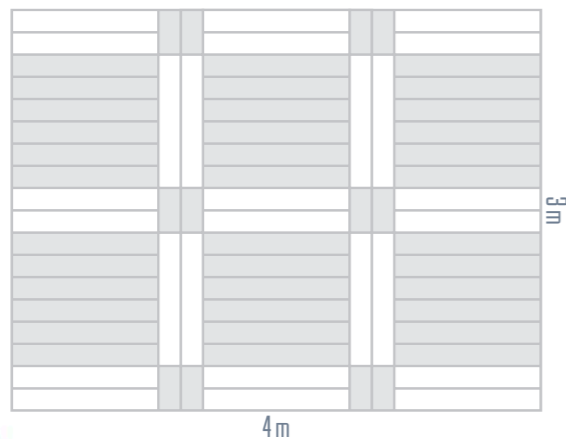

STORM

GRABO | PLANK IT

LAYOUT  
SQUARE

COLOR

SQUARE

GRABO | PLANK IT

LAYOUT

PARALLAX