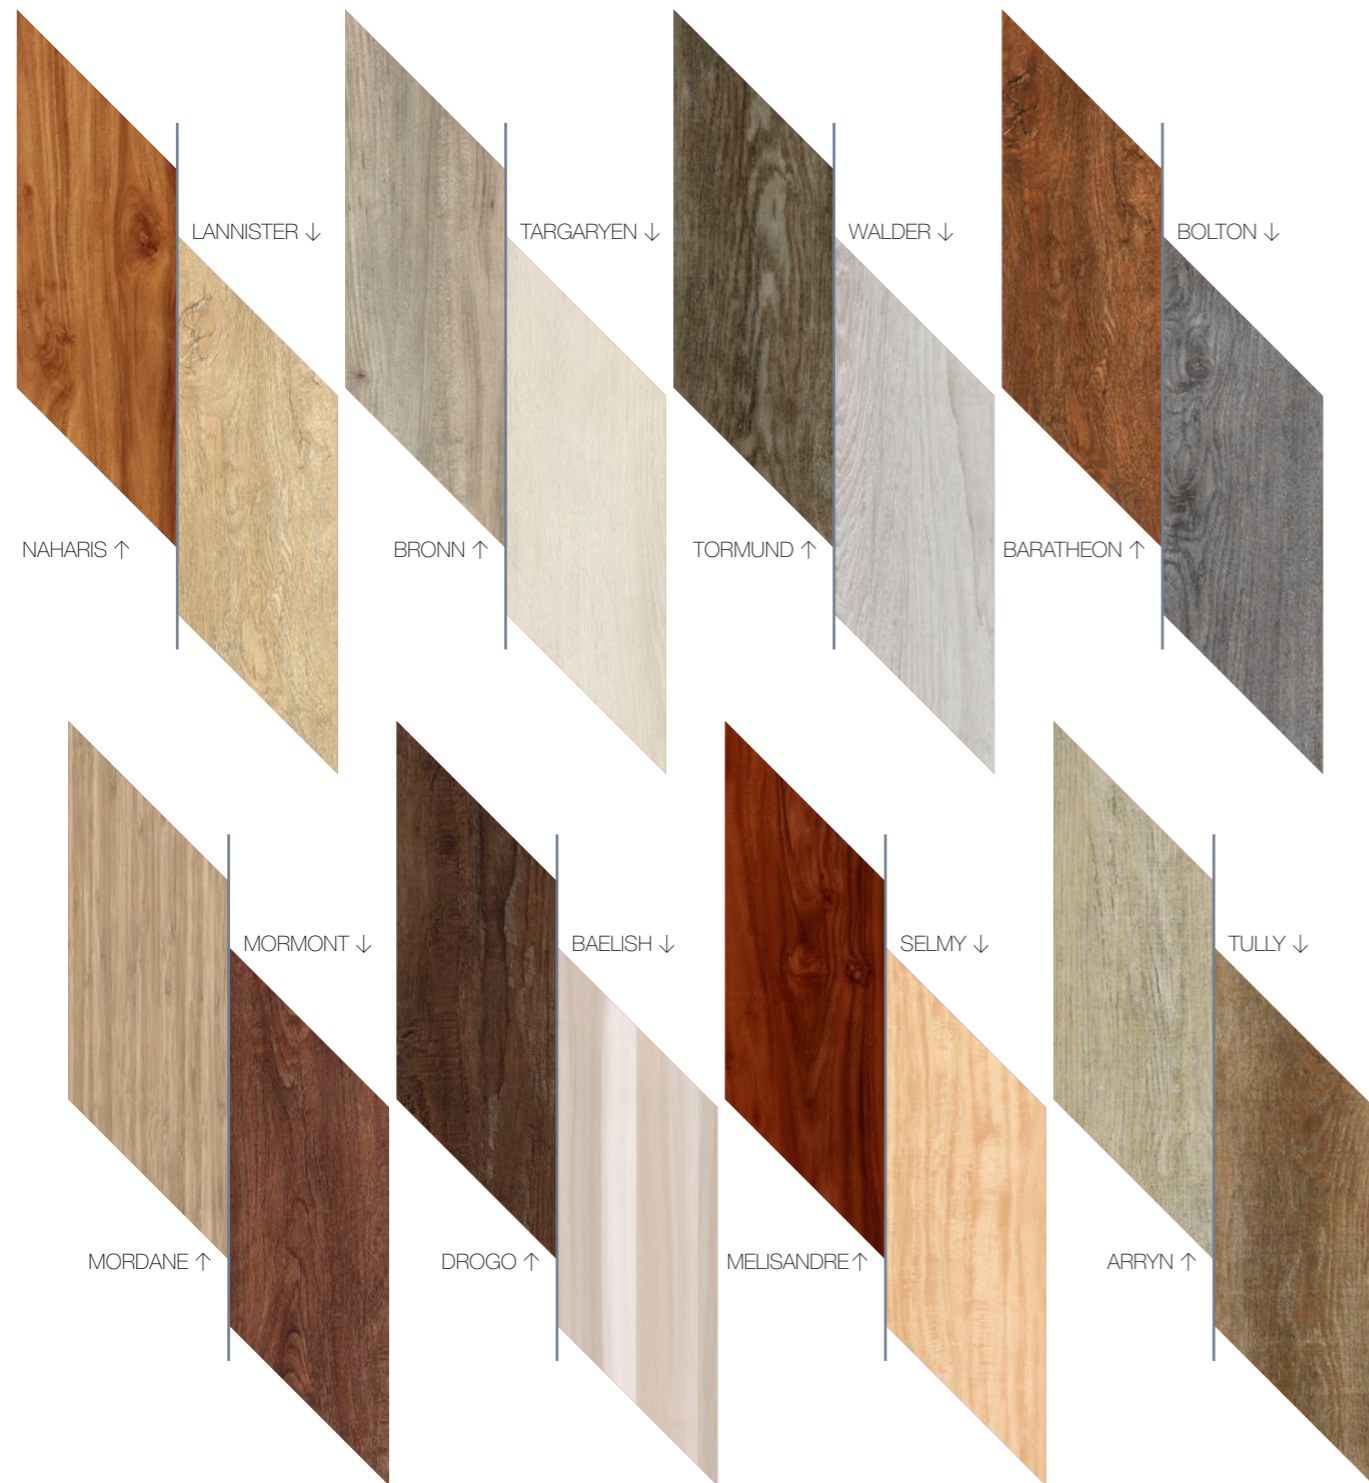

## COLORS

GRABO | PLANK IT

LAYOUT