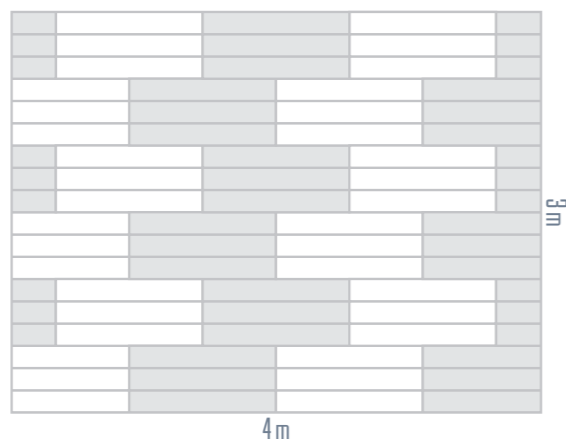

## COLORS

GRABO | PLANK IT

LAYOUT

# INFINITY

COLOR

INFINITY

GRABO | PLANK IT

LAYOUT  
**BOXER**

COLOR

BOXER

GRABO | PLANK IT