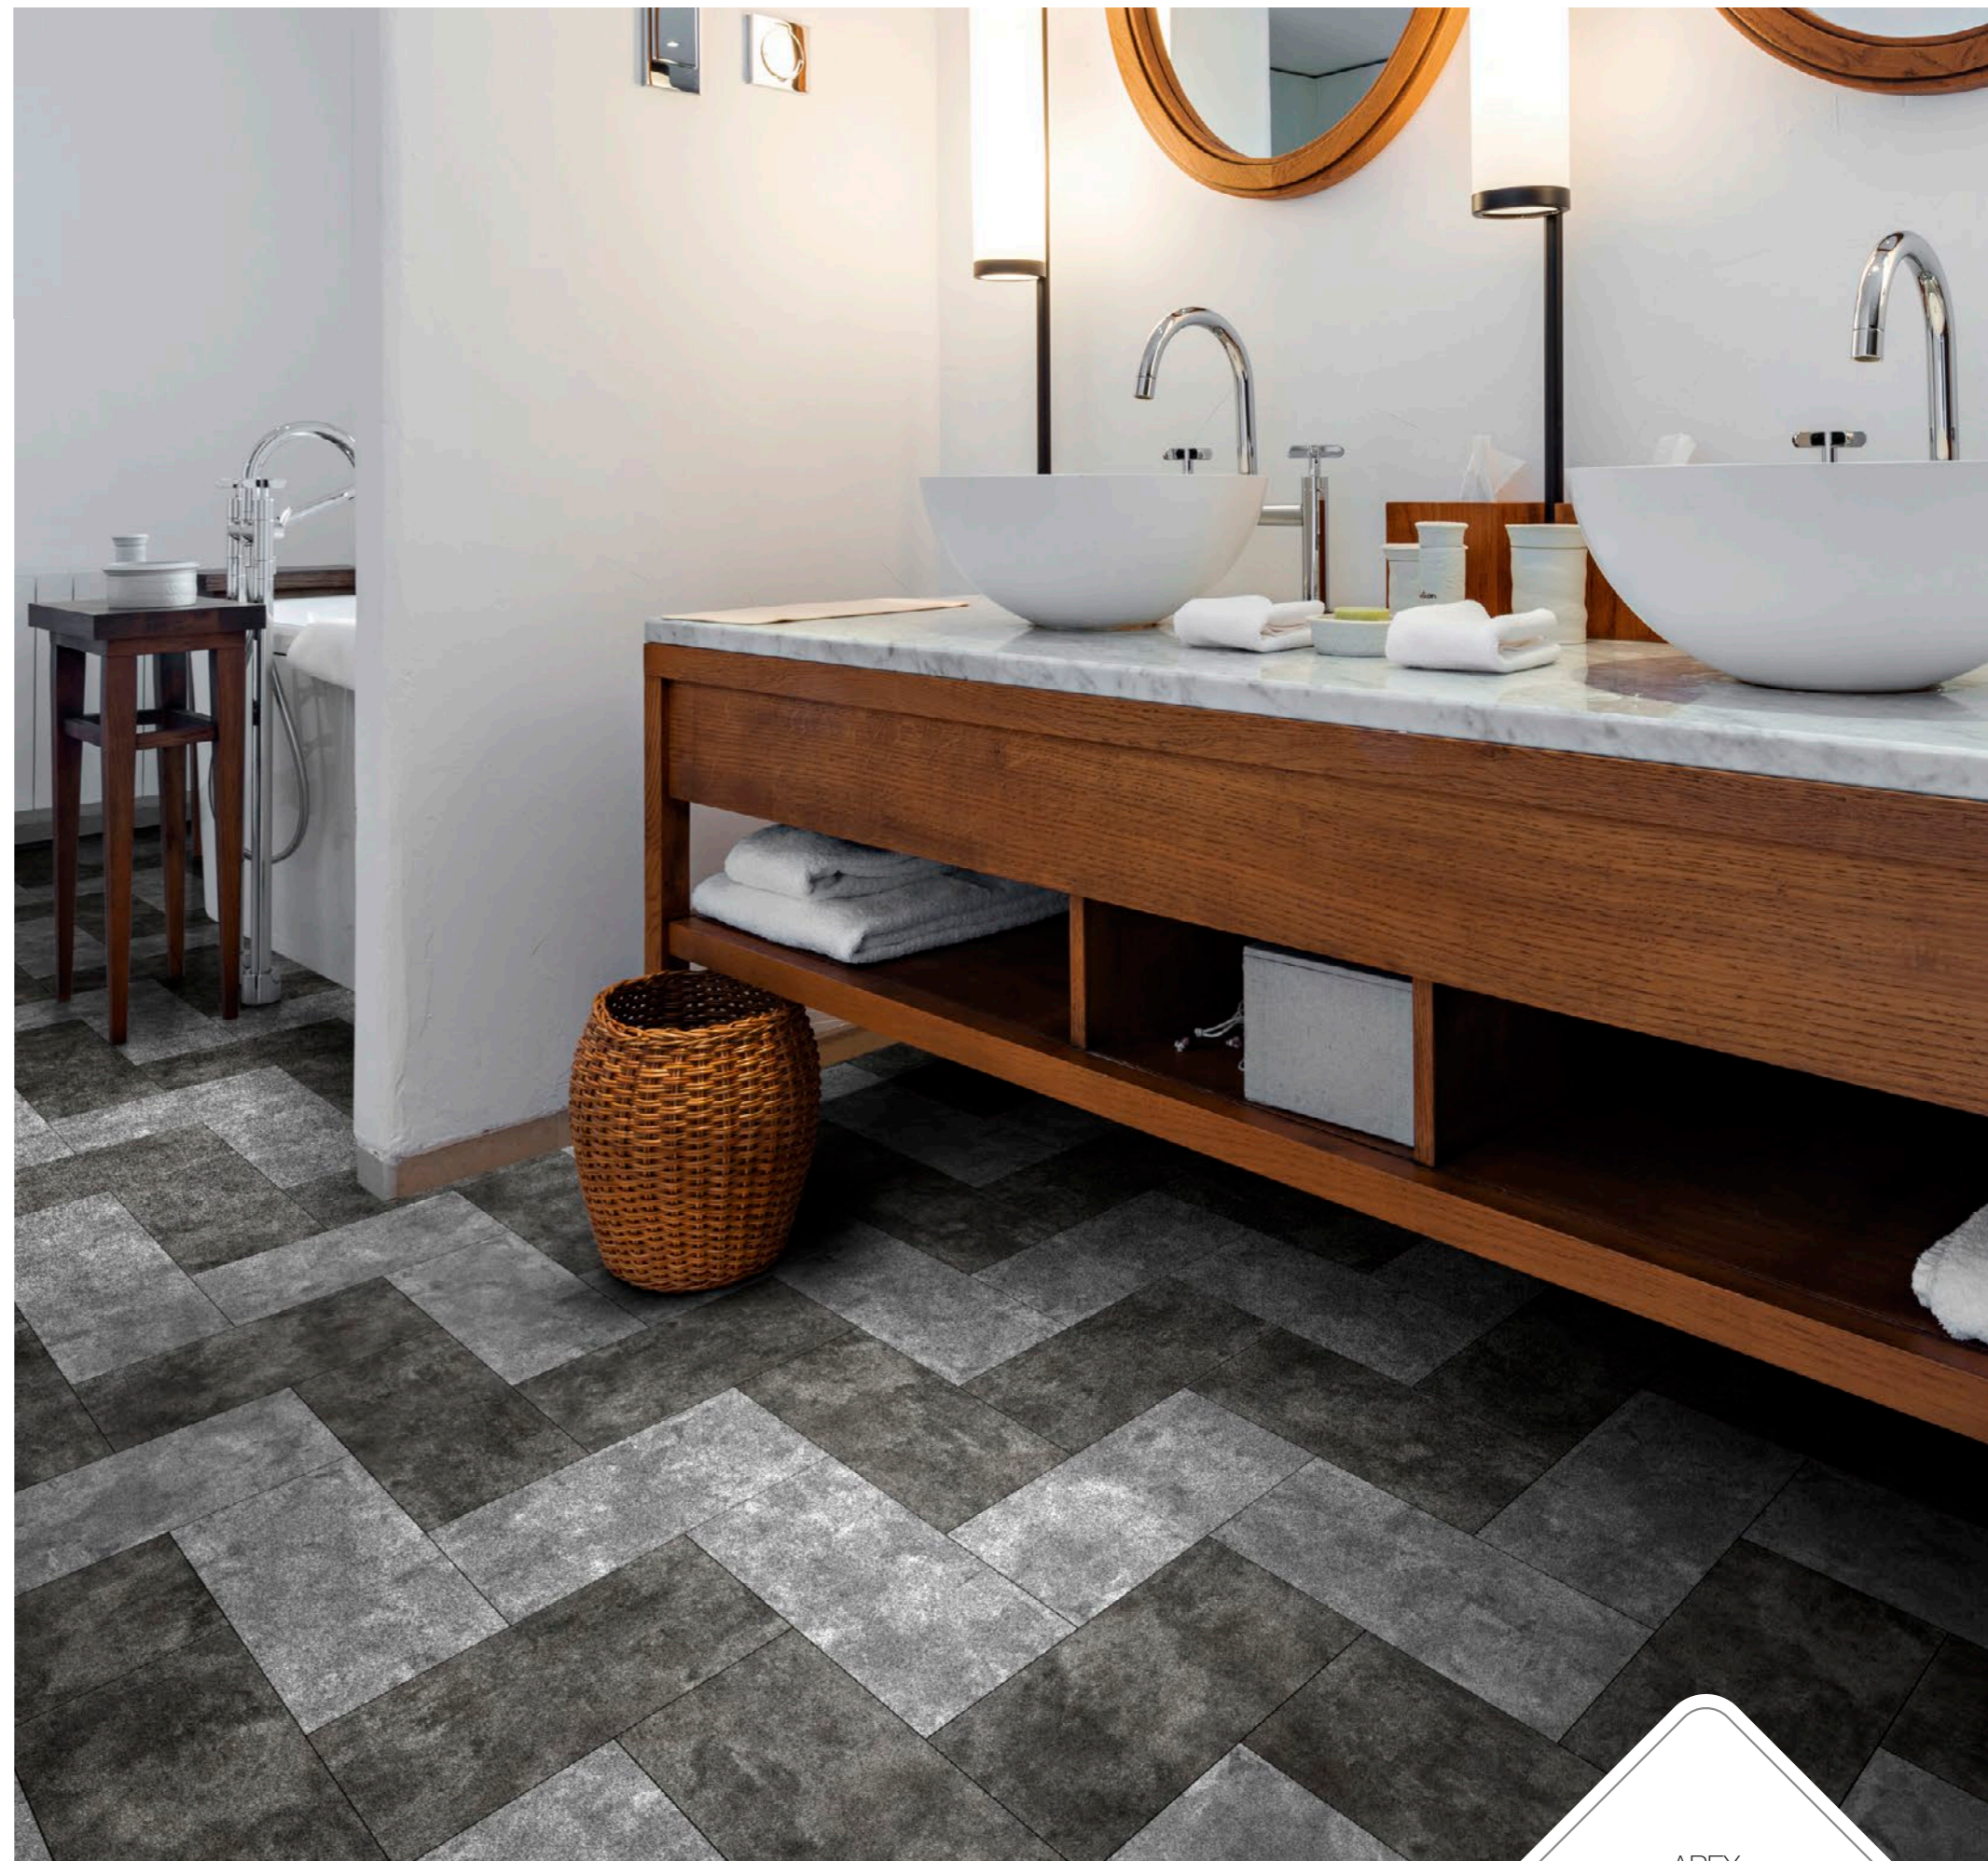

COLOR

LUWIN

6,0
m²

6,0
m²

TARLY