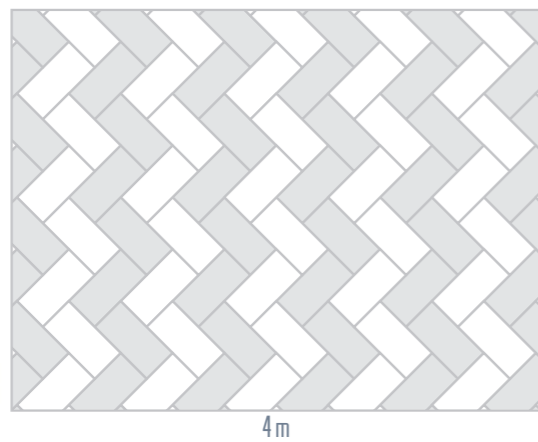

LAYOUT

RACE

COLOR

RACE

GRABO | PLANK IT

LAYOUT

APEX

COLOR