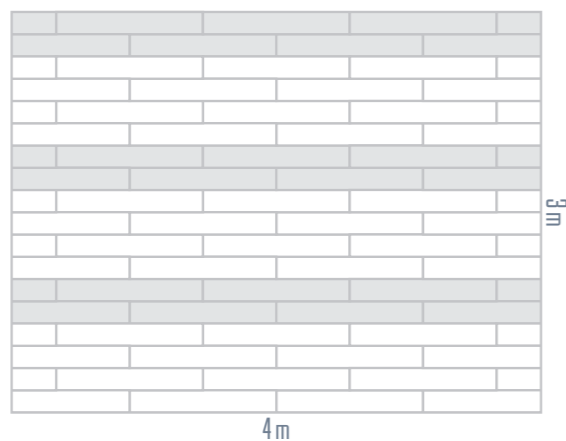

GRABO | PLANK IT

LAYOUT

INFINITY