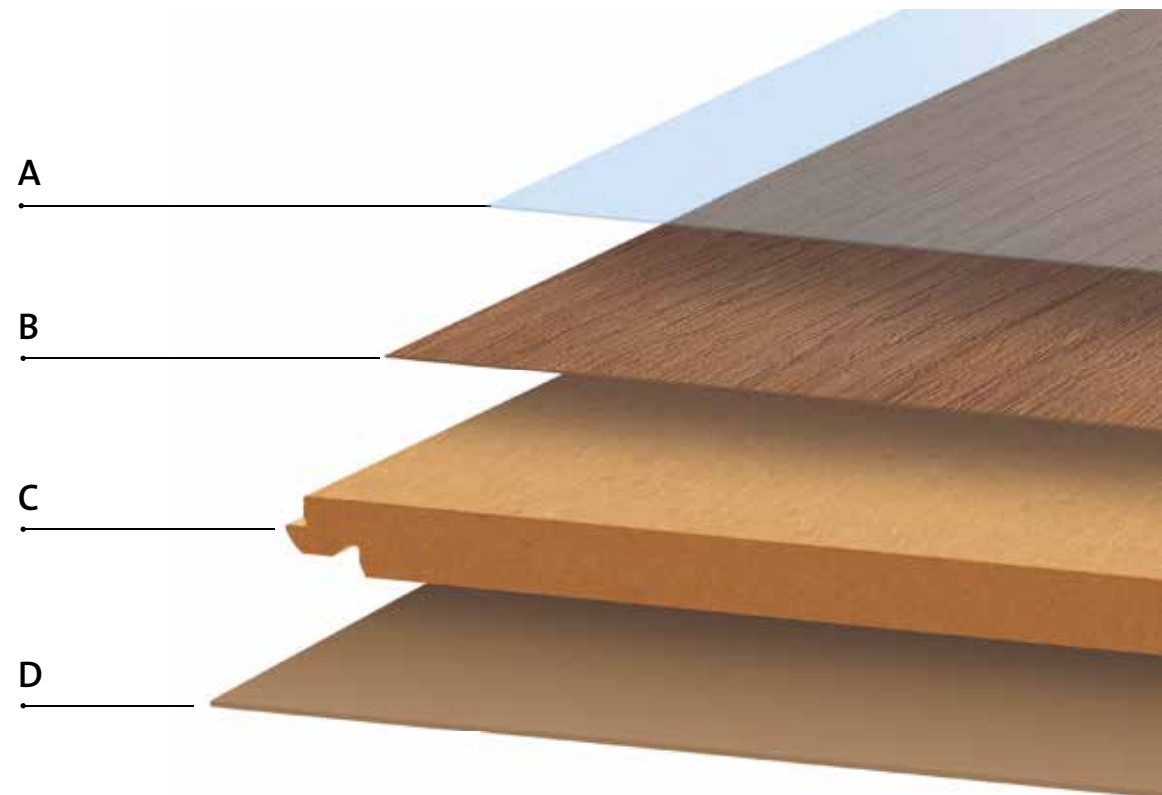

Aufbau *structure*

- A Schutzschicht aus Melaminharz für hohe Belastbarkeit.
  Protective layer made of melamine resin for high load-bearing capacity.
- B Dekorschicht in naturgetreuer Optik.
  Decor layer in true-to-nature look.
- C Original CLASSEN-Board (HDF) als stabiles Trägermaterial und die Basis für megaloc und Isowaxx.
  Original CLASSEN-Board (HDF) as a stable substrate and the basis for megaloc and Isowaxx.
- D Gegenzug für Formstabilität und als Feuchtigkeitssperre.
  Underlay for stability and as a moisture barrier.