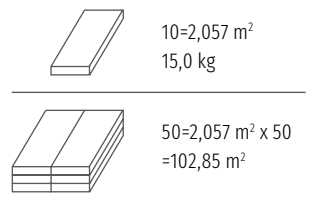

Adventure 4V

MILANO PINE / СОСНА МИЛАН / 44018