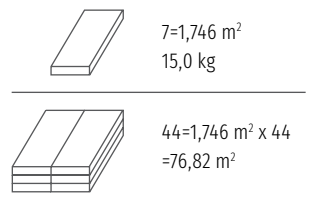

Garden 4V

NEW!