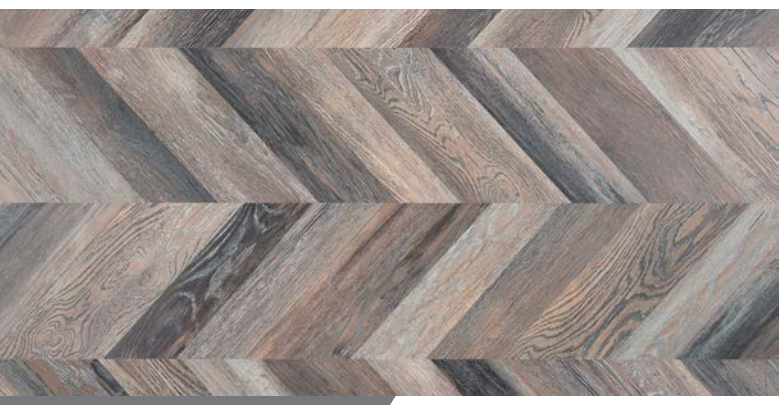

Loft

ARTISAN BETA / ARTISAN БЕТА / 42205