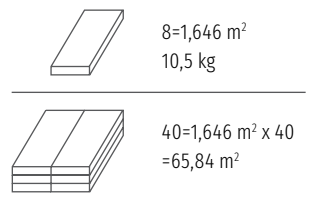

Extreme 4V

GUANARE OAK / ДУБ ГУАНАРЕ / 38458