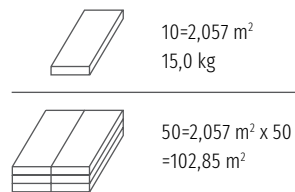

Adventure 4V

NEW!

HAVANNA / ГАВАНА / 47075