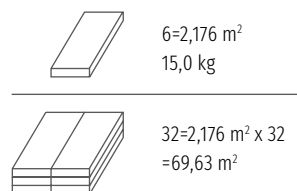

[Villa 4V]

AVOLA OAK / ДУБ АВОЛА / 47205