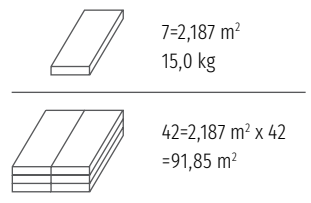

Loft

ARTISAN BETA / ARTISAN БЕТА / 42205