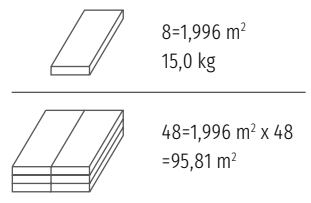

Galaxy 4V

CLIFTON OAK / ДУБ КЛИФТОН / 47119