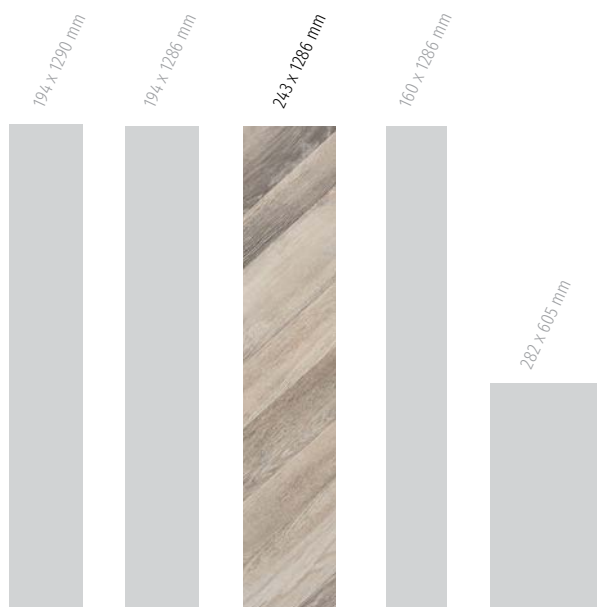

Loft is a collection with a variety of colors and decors that look as interesting as a mosaic. They will give the interior a beautiful and unique appearance. On the other hand, wide plank decors may be a great alternative for traditional wood flooring. The floors are easy to clean and when these panels are used indoors, they gain an exceptional and unique character.

Loft – коллекция, которая представляет собой набор различных цветов и интересных - как мозаика - декоров. Они придают интерьеру красивый и уникальный вид.

В свою очередь, декоры в широкой доске могут быть альтернативой для традиционного деревянного пола. За этими полами легко ухаживать, а их использование в интерьерах придает им исключительный и уникальный характер.