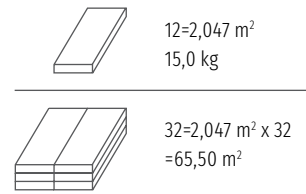

Visiogrande 4V

ÖLSCHIEFER / СЛАНЦЕВОЕ МАСЛО / 25715